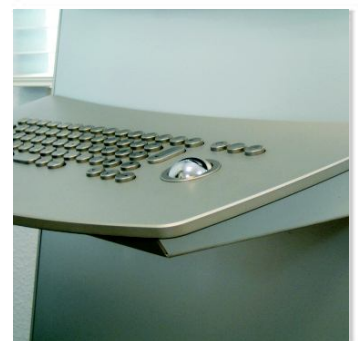

## Product Description:

The FlexiMidi is a universal information terminal with a wide range of applications. Slim lines, softened edges and a superior finish ensure a first-class appearance.

The customizable, interchangeable front panels and variable colors offer sufficient individual design possibilities to accommodate any and every customer requirement.

## Specifications:

Size:	
Width	520 mm (20.5 in)
Height	1.610 m (63.48 in)
Stand area incl. footplate	520 x 550 mm (20.5 x 21.65 in)
Depth when wall mounting	160 mm (6.3 in)
Materials:	
Enclosure	Special anodized aluminum profile
Monitor Frame	Aluminum, powder painted
Front panel	Anodized aluminum
Footplate	Powder painted steel
Surface:	
Enclosure & monitor frame	Anodized aluminum and powder painting All RAL color available upon request

## Standard Components:

Monitor	19" TFT, Resolution 1.280 x 1.024 Brightness 250 cd/m <sup>2</sup> / Viewing angle 170° V/H Contrast ratio 1.000:1
Prebuilt for PC	Holder for standard PCs SSF- or USSF-Enclosure
Accessories & Special Features:	
Touch monitor	17" or 19" ELO touch monitor with Intellitouch
Keyboard	IP65 stainless steel metal keyboard with trackball or Black plastic keyboard with track pad
PC-Controller	Any SFF or USFF and specs as required
Sound	2 x 10 Watt speakers, totally integrated
Printer	60 or 80 mm thermal printer
RFID- Reader	Wireless Reader (placed below the monitor)
Network	As required - LAN, WLAN or power line-adapter.
Power	120 VAC, 50/60 Hertz, 5.0 Amp
Other options	Let us know your requirement and ...we will find the solution for you